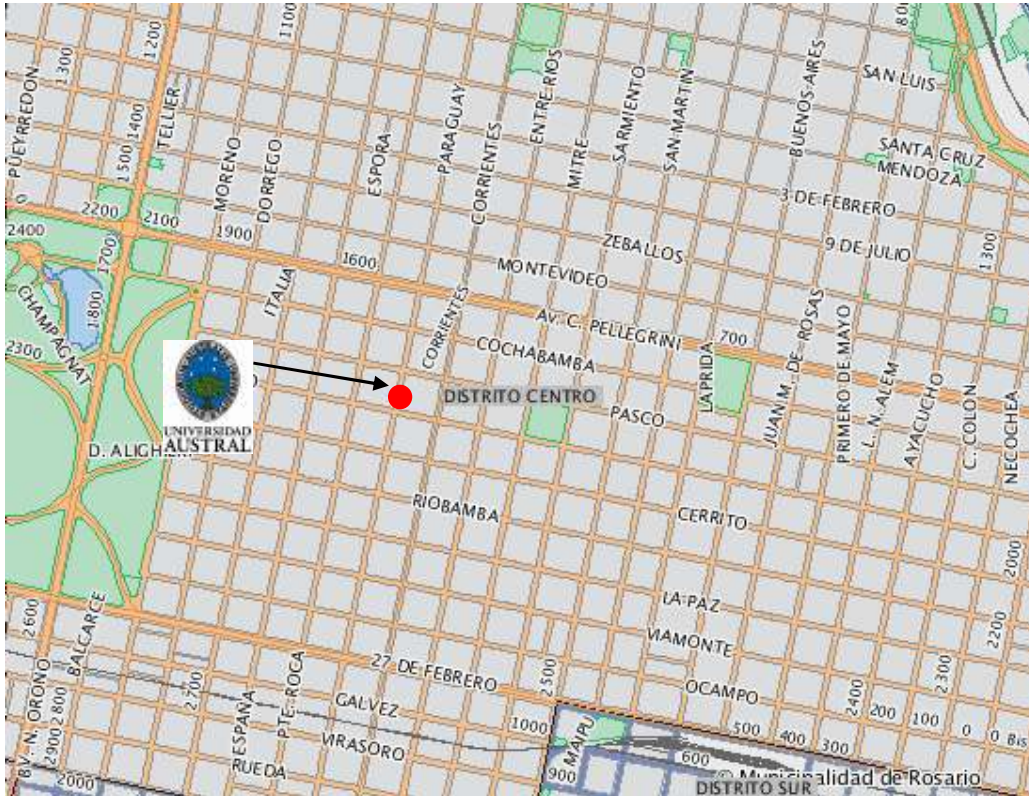

Getting to Universidad Austral – Rosario

Universidad Austral is located in downtown Rosario, at 1950 Paraguay Street between Pasco St. and Ituzaingó St.

By Car:

From the North / West:

Drive along “Circunvalación” road and turn into Pellegrini Avenue . At 1500 Pellegrini Avenue turn right into Paraguay Street

From the South

Drive along Boulevard Oroño and turn right into Pellegrini Av. At 1500 Pellegrini Av. turn right into Paraguay Street.

By Bus

Take any of the following bus lines to UNIVERSIDAD AUSTRAL : 103, 107, 110, 116, 125, 128, 130, 131, 144